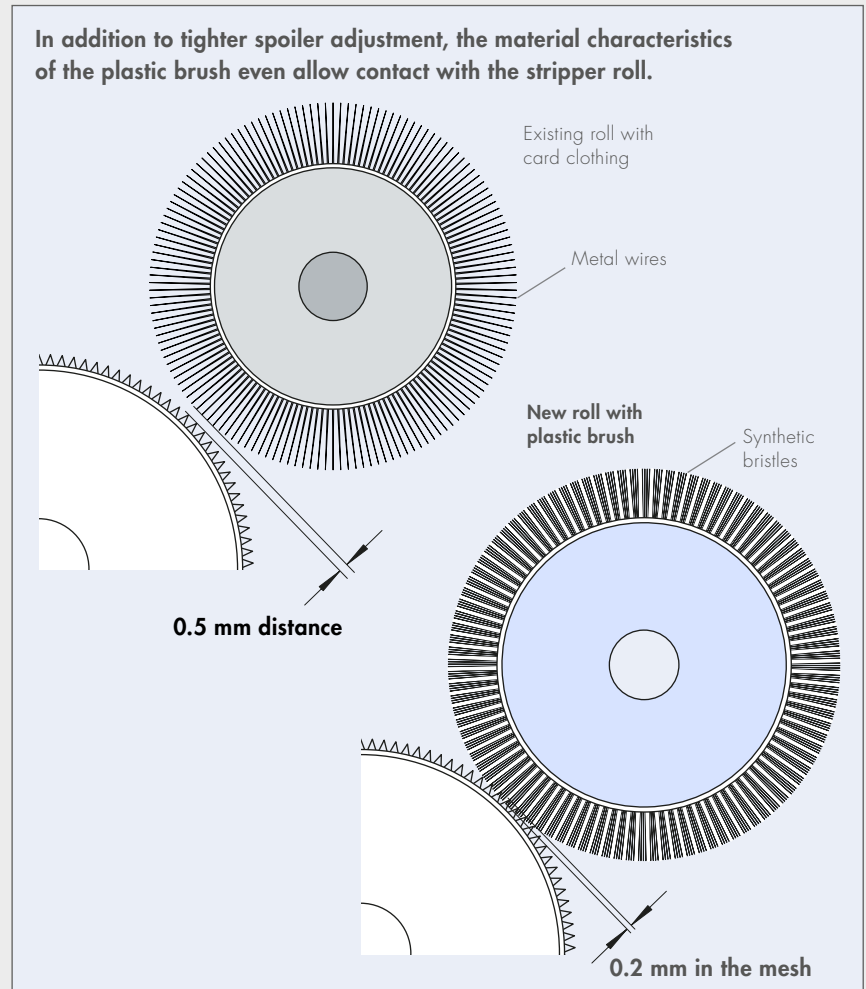

T-TUNING

GETTING FIBERS INTO SHAPE

Clean stripper rolls due to

contact cleaning

TRÜTZSCHLER SPINNING

www.truetzschler.com

Retrofitting of card stripper roll with plastic brush

ADVANTAGES:

- Improved cleaning due to contact with stripper roll
- Lap-free stripper roll and stripper cleaning roll
- Optimised flow conditions
- Attachments are not damaged by plastic brush – no scratches from metal wires
- Easy to service:
 - No time-consuming re-clothing
 - Easy to replace
- Longer service life